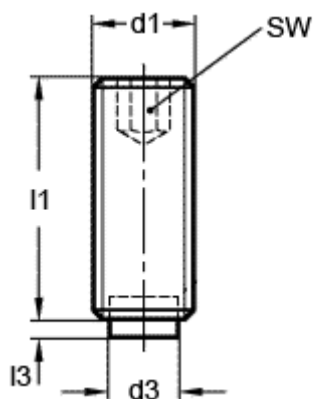

Data Sheet

Article number: 20931694

Description: E+G Grub screw
GN 913.3-M12-80-KU

Measures

$d1 = M12$

$d3 = 8$

$l1 = 80.0$

$l3 = 2.1$

$SW = 6.0$